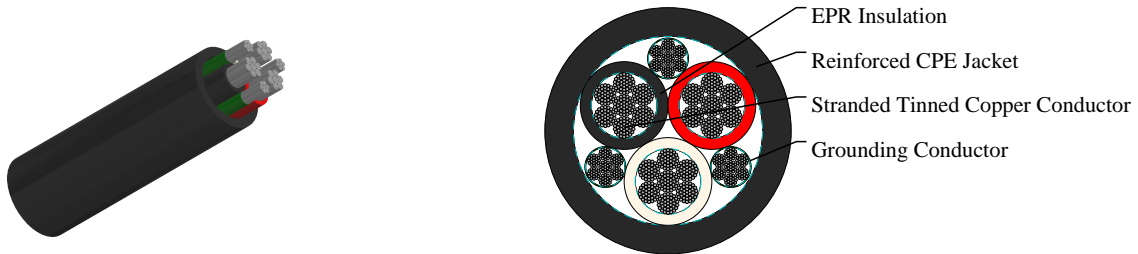

# Caledonian

Mining Cables (ICEA & CSA Standard)

www.caledonian-cables.com

marketing@caledonian-cables.com

## Portable Power Cables

Type G Three-Conductor Round Portable Power Cable 2kV 3C2AWG

## APPLICATIONS

These cables are designed for use with mobile mining equipment, such as continuous miners, cutting or loading machines, conveyors, drills or pumps.

## CABLE CONSTRUCTION

Conductors: Stranded annealed tinned copper conductor.

Insulation: Ethylene Propylene Rubber (EPR).

Grounding Conductor: Tinned copper conductor with an optional green outer covering.